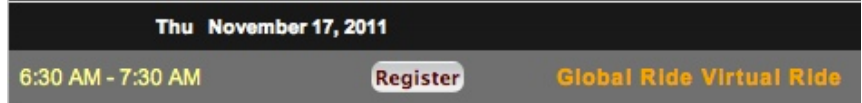

Reserving a bike, and paying for class is done online

1. AT WWW.CYCLINGFUSION.COM CLICK THIS: **OR USE THE ADDRESS: WWW.CYCLINGFUSION.COM/LOCAL_CLUBS OUR SCHEDULE IS RIGHT ON THAT HOME PAGE**

2. TO REGISTER/PAY FOR A CLASS CLICK THE BUTTON "REGISTER"